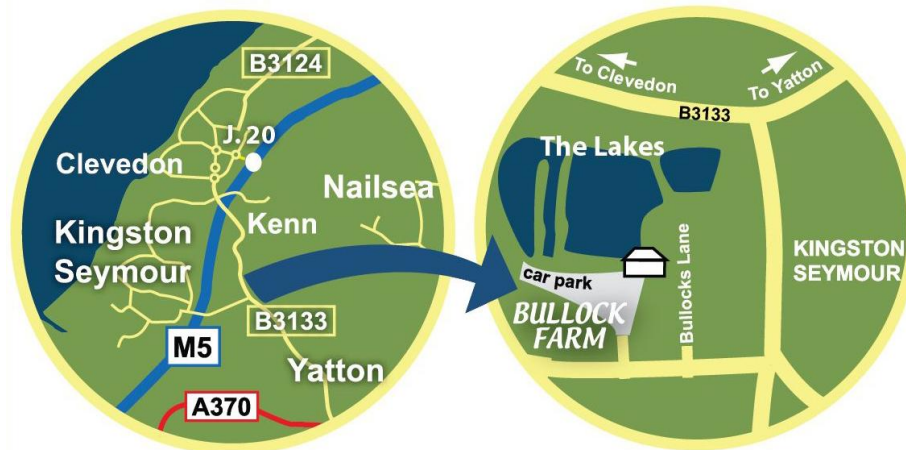

Directions to Bullock Farm

Only 4.5 miles from Junction 20 of the M5 Motorway

25 minutes from the centre of Bristol

Via SatNav...

Our postcode is **BS21 6XA** and our full address is Bullock Farm, Back Lane, Kingston Seymour, North Somerset. If leaving the M5 at Clevedon **stay on the B3133** despite what your satnav may tell you, to avoid coming the very narrow, twisty back way into the village. Just follow the directions below.

By road from M5 Junction 20 (Clevedon/Nailsea) ...

Follow signs for the B3133 for Yatton. Follow this road through the village of Kenn. The main road bears left on top of an old railway bridge - Kingston Seymour is signposted here to the right, there is also a sign for 'Fishing Lakes'. This is Lampley Road. Follow the road over the motorway and down into the centre of the village. Take the sharp right turning into Back Lane, Bullock Farm Fishing Lakes are signposted from the village centre. Approximately half a mile further on you will see Bullocks Lane, **ignore this** and take the next turning on the right clearly signposted for Bullock Farm Fishing Lakes.

By road from M5 Junction 21 (Weston-super-Mare) ...

Follow signs for the A370 towards Congresbury and Bristol. In Congresbury, at the second set of traffic lights, turn left for the B3133, Yatton. Drive through Yatton and eventually you will come to a large pub on your left called the Bridge Inn. The road bears right on top of an old railway bridge but Kingston Seymour forks off to the left - fishing lakes are signposted, follow instructions as above.

By Train ...

We are just 2.5 miles from Yatton railway station which is on the main Paddington-Penzance line. If you are arriving by train it's probably best to pre-book a taxi to collect you as Yatton is only a small station and cabs are not always available. Try Yatton County Cars on 01934 832000 or Clevedon County Cars on 01275 343535.